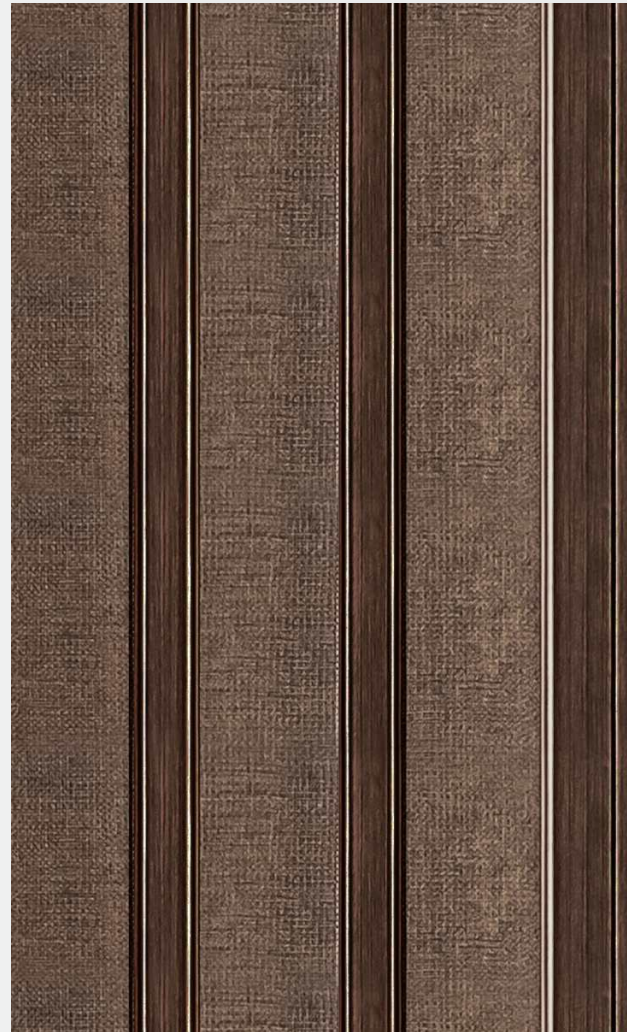

FP-3118 - 5 in. x 8 feet

FP-3120 - 5 in. x 8 feet

FP-3122 - 5 in. x 8 feet

FP-3109 - 5 in. x 8 feet

FP-3107- 5 in. x 8 feet

There can be colour variation in material from different batches, It is advised to use same batch material to avoid colour variations.
Actual colour of the Louvers may vary from this brochure.

There can be colour variation in material from different batches, It is advised to use same batch material to avoid colour variations.
Actual colour of the Louvers may vary from this brochure.

FP-3111 - 5 in. x 8 feet