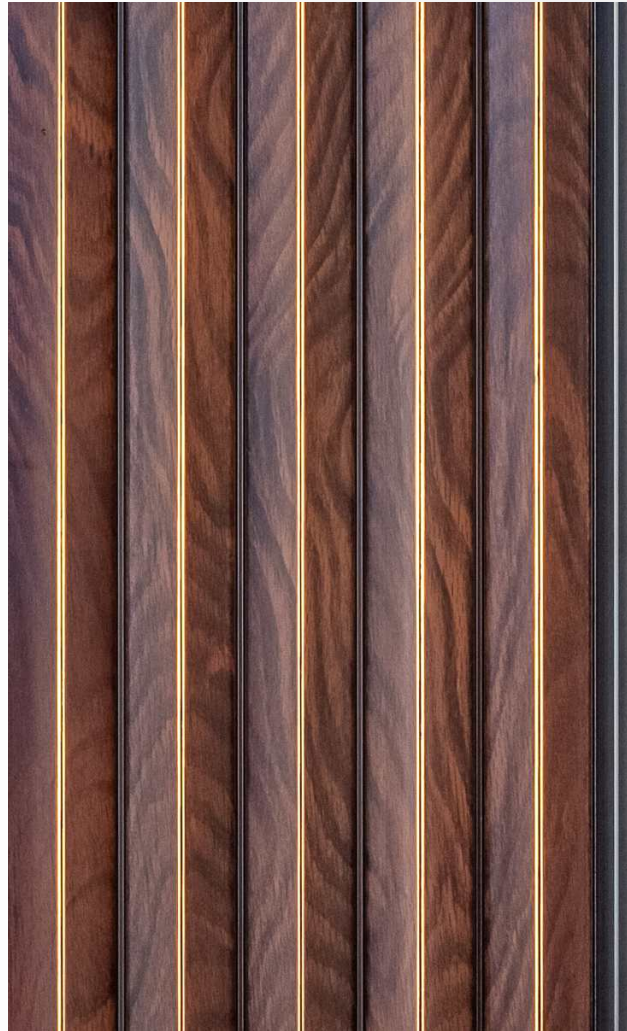

There can be colour variation in material from different batches, It is advised to use same batch material to avoid colour variations.
Actual colour of the Louvers may vary from this brochure.

L-15158 - 7 in. x 8 feet

16mm

L-15159 - 7 in. x 8 feet

16mm

L-15160 - 7 in. x 8 feet

16mm

L-15161 - 7 in. x 8 feet

16mm

There can be colour variation in material from different batches, It is advised to use same batch material to avoid colour variations.
Actual colour of the Louvers may vary from this brochure.

There can be colour variation in material from different batches, It is advised to use same batch material to avoid colour variations.
Actual colour of the Louvers may vary from this brochure.

L-5162 - 7 in. x 8 feet

There can be colour variation in material from different batches, It is advised to use same batch material to avoid colour variations.
Actual colour of the Louvers may vary from this brochure.

FP-3111 - 5 in. x 8 feet