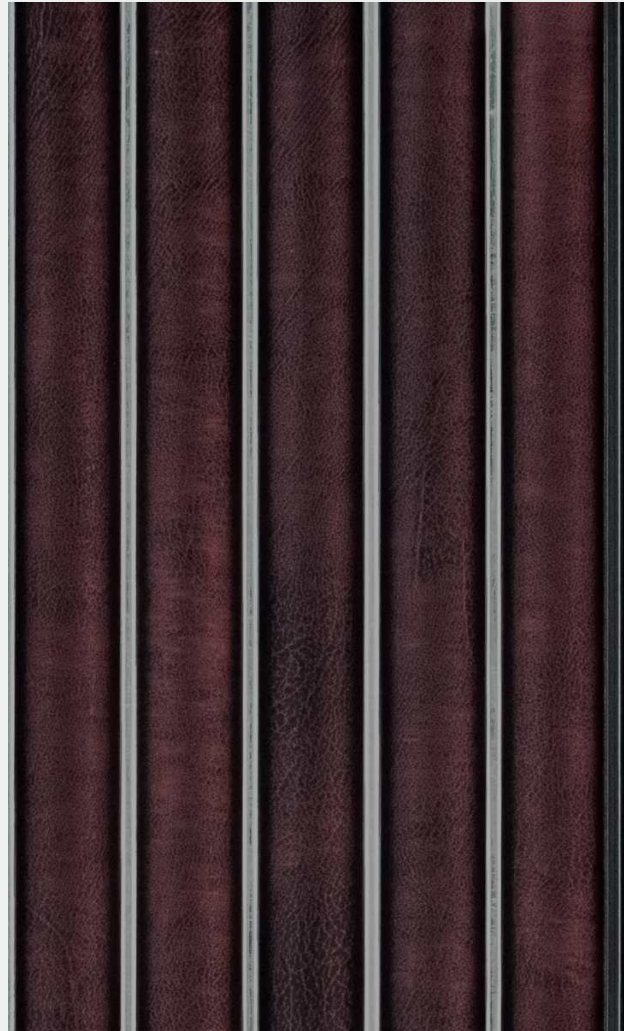

FP-3010 - 5 in. x 8 feet

FP-3001 - 5 in. x 8 feet

FP-3003 - 5 in. x 8 feet

FP-3011 - 5 in. x 8 feet

FP-3005 - 5 in. x 8 feet

FP-3012 - 5 in. x 8 feet

There can be colour variation in material from different batches, It is advised to use same batch material to avoid colour variations.
Actual colour of the Louvers may vary from this brochure.

FP-4201 - 6 in. x 8 feet

FP-4203 - 6 in. x 8 feet

FP-4204 - 6 in. x 8 feet

FP-4205 - 6 in. x 8 feet

FP-4206 - 6 in. x 8 feet

There can be colour variation in material from different batches, It is advised to use same batch material to avoid colour variations.
Actual colour of the Louvers may vary from this brochure.