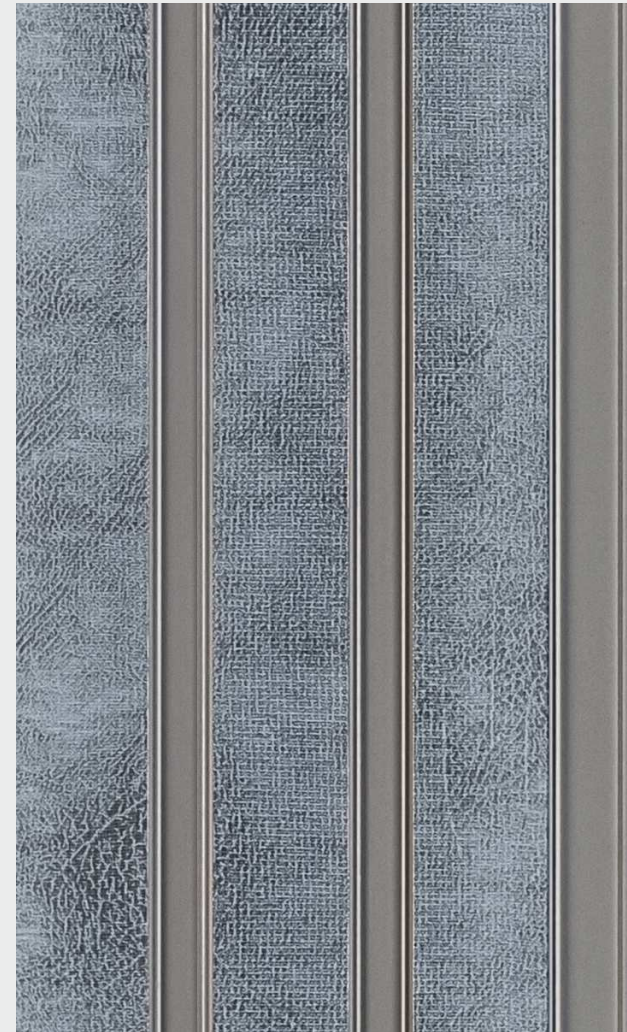

FP-3116 - 5 in. x 8 feet