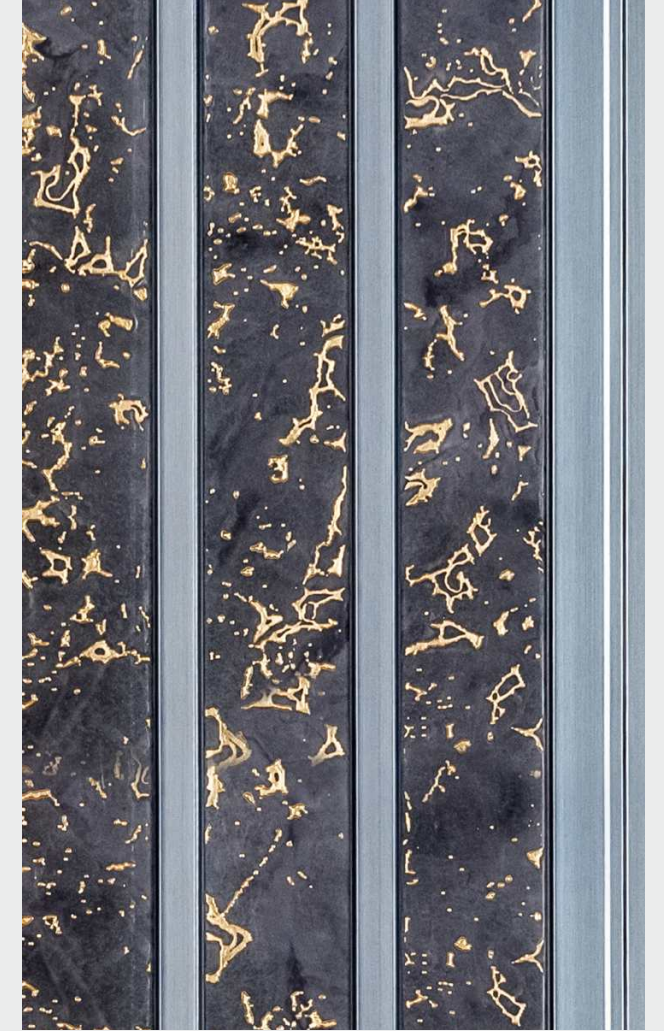

There can be colour variation in material from different batches, It is advised to use same batch material to avoid colour variations.
Actual colour of the Louvers may vary from this brochure.

L-15158 - 7 in. x 8 feet

There can be colour variation in material from different batches, It is advised to use same batch material to avoid colour variations.
Actual colour of the Louvers may vary from this brochure.

L-5162 - 7 in. x 8 feet

L-5163 - 7 in. x 8 feet

L-5164 - 7 in. x 8 feet

L-5165 - 7 in. x 8 feet

There can be colour variation in material from different batches, It is advised to use same batch material to avoid colour variations.
Actual colour of the Louvers may vary from this brochure.

There can be colour variation in material from different batches, It is advised to use same batch material to avoid colour variations.
Actual colour of the Louvers may vary from this brochure.

L-15211 - 7 in. x 8 feet